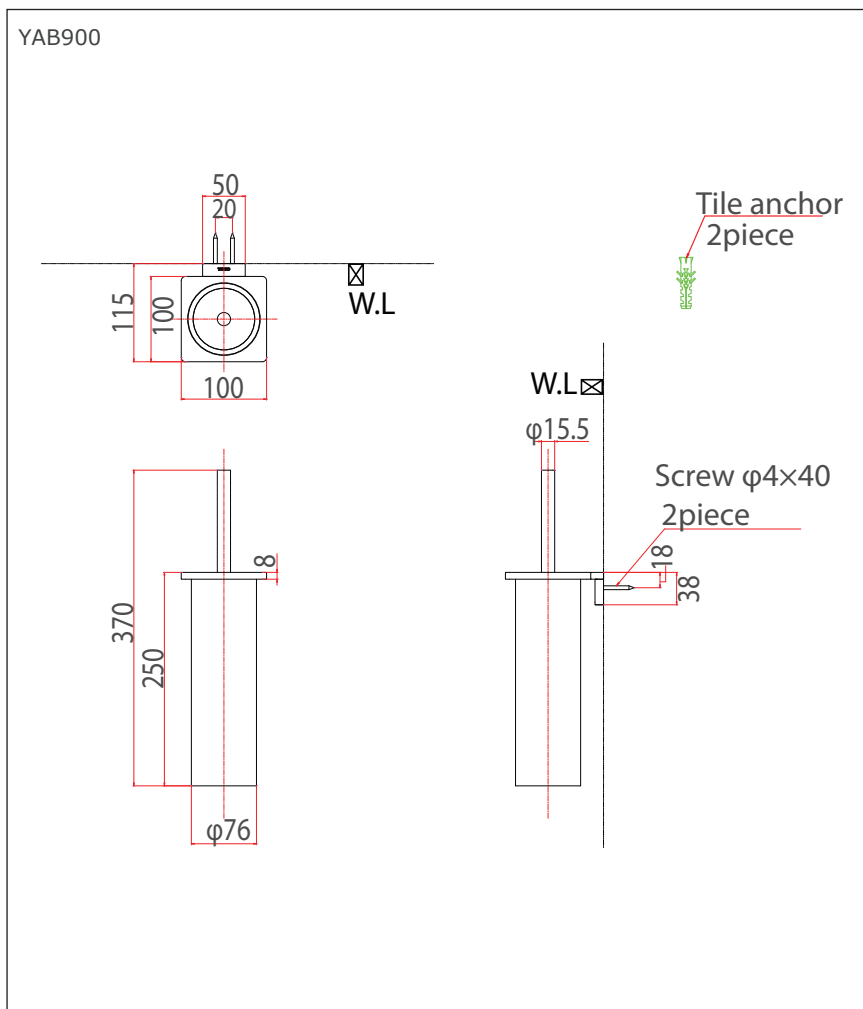

NEOREST Toilet Brush Holder

Features

- Gorgeous and Generous design

Specifications

Dimension : 100W× 115D× 370H mm

Parts Description

- **YAB900**
Toilet Brush Holder

Please consult a TOTO representative for details